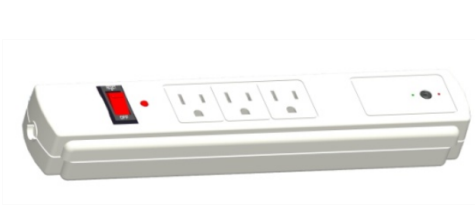

Tuya Wireless Controlled Devices

GDPR compliance

WiFi Remote Control Power Strip

Voice and smart phone control for controlling the Switching and time setting of WiFi controlled Socket separately.

Support Amazon / Google's speaker system / IFTTT / TmallGenie

Specification:

- * 3 or 4 sockets power strip with surge protector
- * Tuya wireless controlled

YE-10W1(t) for US
(3 outlets power strip)

YE-3200*-wifi(t) for Europe & Universal
(4 outlet power strip)

Model No.	Type	Voltage / Current	Others
YE-10W1(t)	US type	125V / 15A	
YE-3200G-wifi(t) YE-3200F-wifi(t) YE-3200I-wifi(t)	German French Italian	250V / 16A	
YE-3200-wifi(t) YE-3200UK-wifi(t)	Universal UK	250V / 16A 250V / 13A	