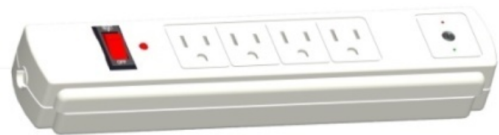

Smart Power strip of Surge Protector for US / Canada / Japan / Taiwan

Bassonic

WiFi Intelligent Remote Control Socket for Energy Saving

Wireless controlled for Switching and Time setting for 4 sockets at the same time from smart-phone.

Also, calculating power consumption for Energy Saving.

Model No.:

YE-10-2wifi(t) : connect to “Tuya” App. Voice and smart phone controlling.
Support Amazon / Google speaker system / IFTTT / TmallGenie.

YE-10-2wifi : connect to “IOT” App for remotely controlling.

Features:

- * 4 outlet with wifi controlled design at the same time.
- * housing: ABS (fire resistance) material
- * body color: computer grey or black
- * Cord specs: SJT14#/3C

Specification:

- * Electric Rating: 125Vac 15Amps
- * Switch: 2 in 1 switch with circuit breaker overload protect
- * Led indicator: Surge led
- * Max. Surge Dissipation: 90joules (1 line protect)
- * Max. Spike Current: 4500Amps
- * Max. Spike Voltage: 6000Volts
- * Response Time: less than 1 nanosecond