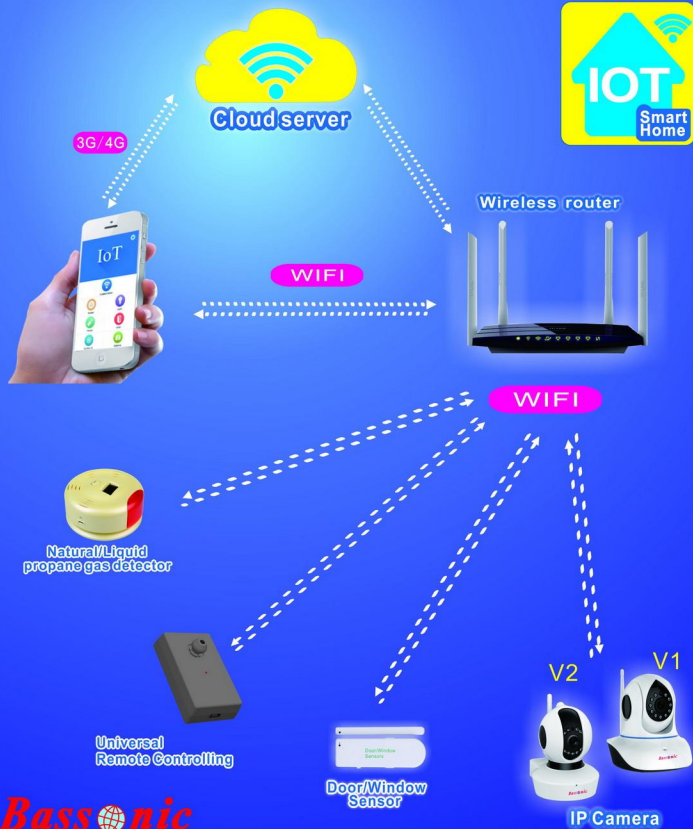

Smart Home WiFi Remote Control

Bassonic
YUEH-IN CO.,LTD.

Smart Home WiFi Remote Control

YE-880(IOT)-T(WiFi) Universal Remote Controlling

1. Power supply: by USB port (electric rating: DC 5V 500mA)
2. Remote control distance: 15 meters
3. Remote control Air conditioning, TV and Set Top boxes

YE-880(IOT)-D(WiFi) Door/Window Sensor

Power supply: by USB port (electric rating: DC 5V 500mA)

YE-880(IOT)-GAS(WiFi) Natural/Liquid propane gas alarm

1. Measuring Method: Warm-up Mode
2. Measuring Mode: Automatic
3. Display Mode: LED digital with 3 numerical
4. Alarm Mode: Acousto-Optic/App on smart phone
5. Power Supply: 3 pcs AA battery 4.5V / USB 5V 500mA